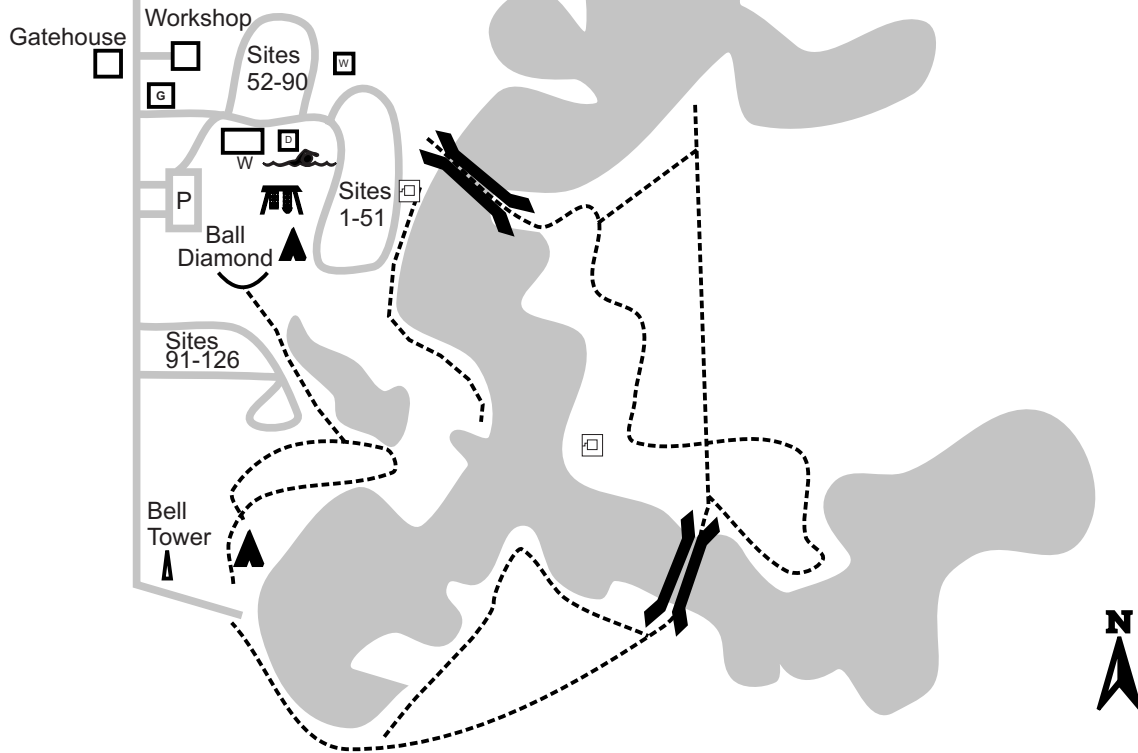

← To Sarnia

Petrolia Line

To Petrolia →

Lorne C. Henderson Conservation Area

Legend

-  Washrooms
-  Dump Station
-  Garbage
-  Viewing Tower
-  Playground
-  Pavilion
-  Swimming Pool
-  Trails