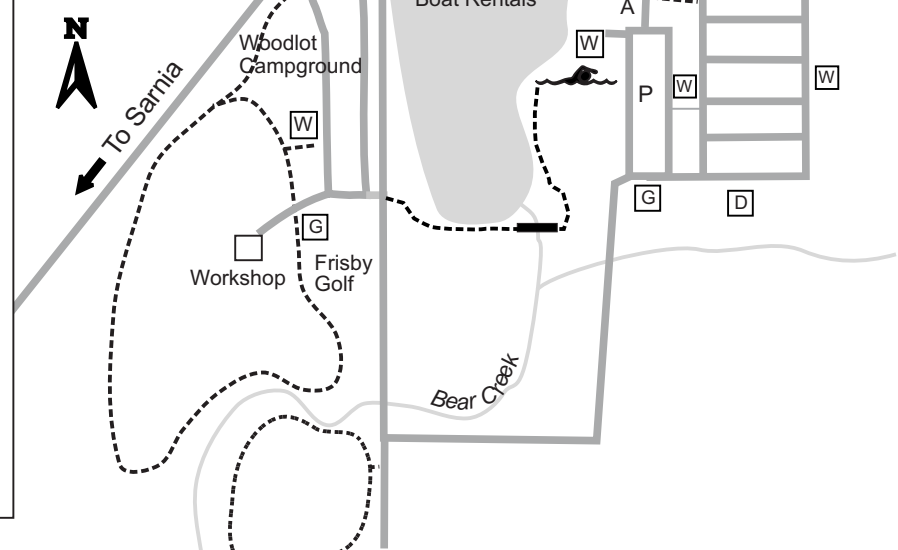

Warwick Conservation Area

Warwick Village

22

Legend

- W Washrooms
- D Dump Station
- G Garbage
- L Laundry Facilities
- Playground
- Pavilion
- Swimming Pool
- Blue Flag Trail

Woodlot Campground

Lakeside Campground