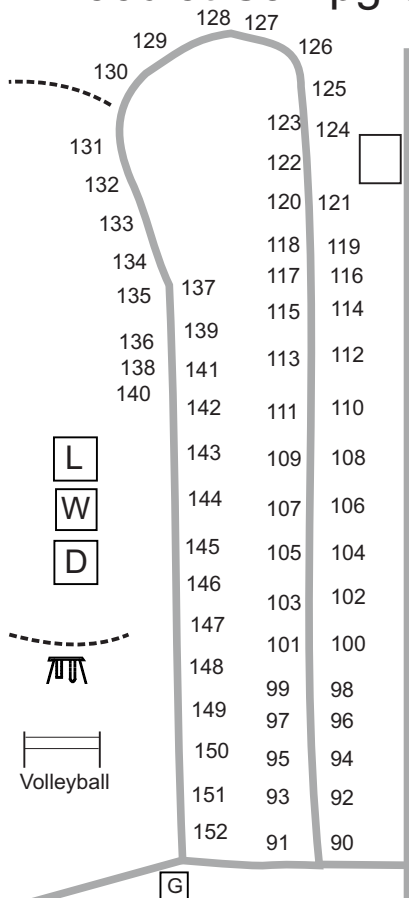

Warwick Conservation Area

Warwick Village

22

Legend

- W Washrooms
- D Dump Station
- G Garbage
- L Laundry Facilities
- Playground
- Pavilion
- Swimming Pool
- Blue Flag Trail

Woodlot Campground

Lakeside Campground