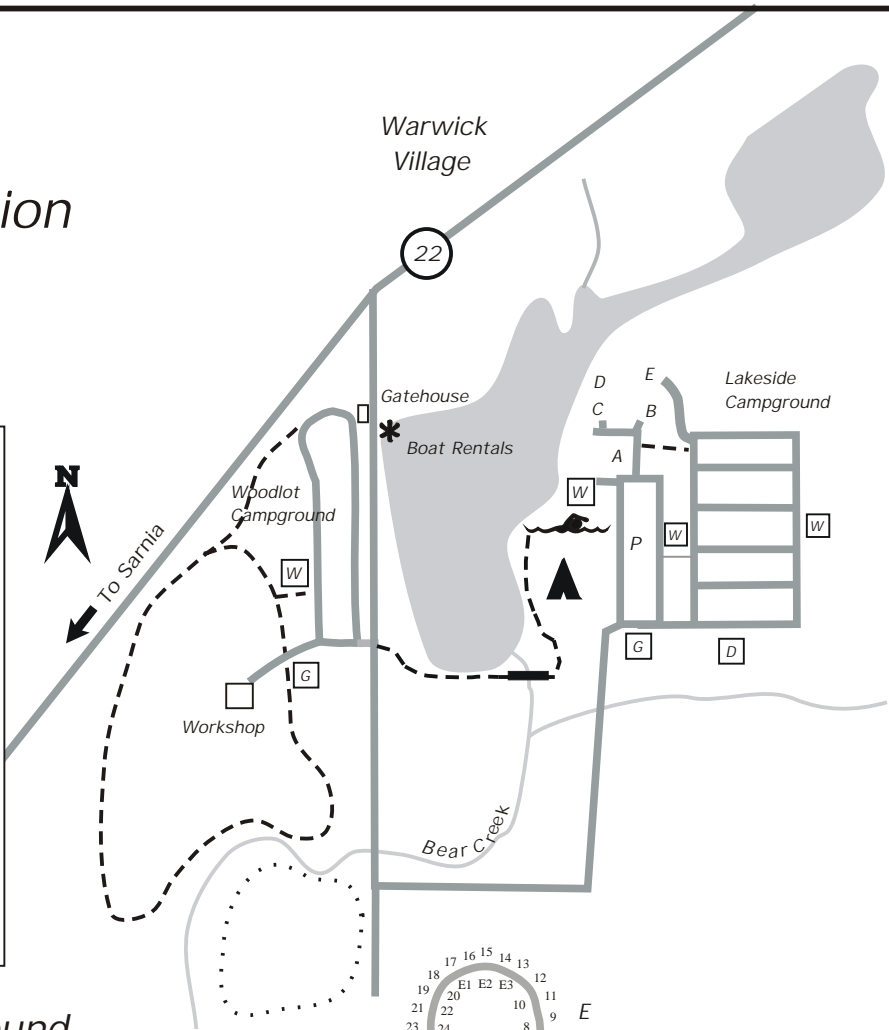

Warwick Conservation Area

Warwick Village

22

Legend

- W Washrooms
- D Dump Station
- G Garbage
- L Laundry Facilities
- Playground
- Visitor Centre
- Swimming Pool
- Blue Flag Trail

Woodlot Campground

Lakeside Campground