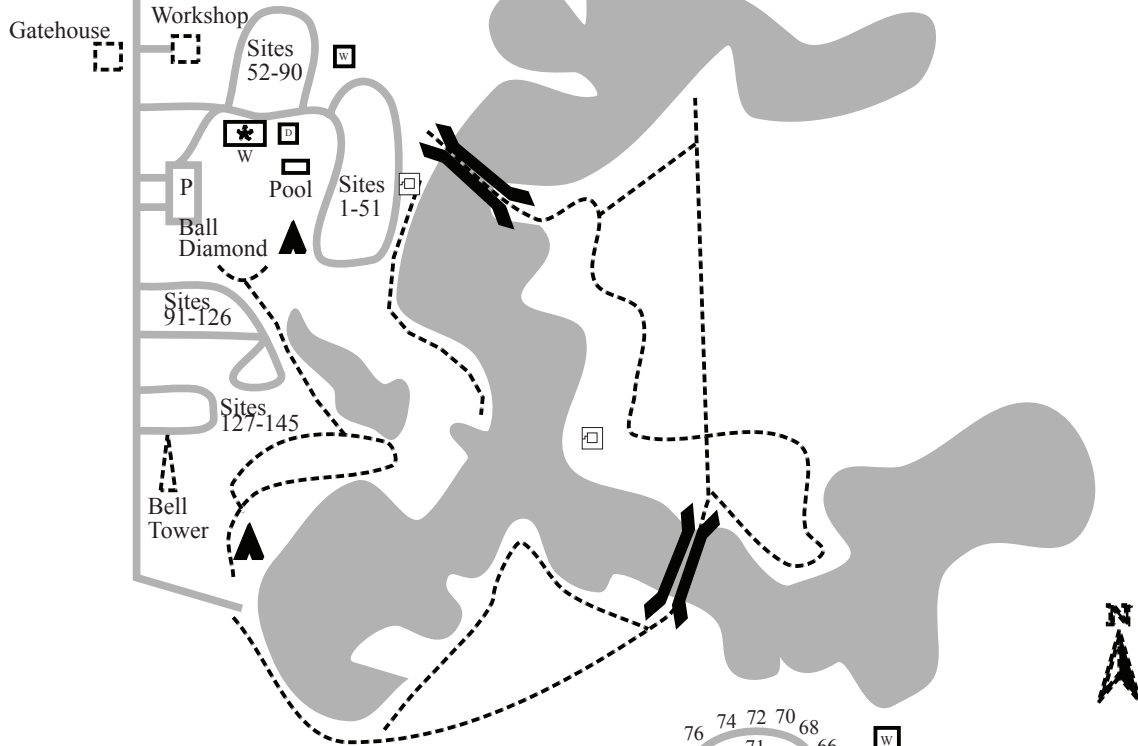

To Sarnia

Petrolia Line

To Petrolia

Lorne C. Henderson Conservation Area

Legend

- Camp Office
- Washrooms
- Dump Station
- Viewing Tower
- Pavilion
- Roads
- Trails

Lorne C. Henderson Campground