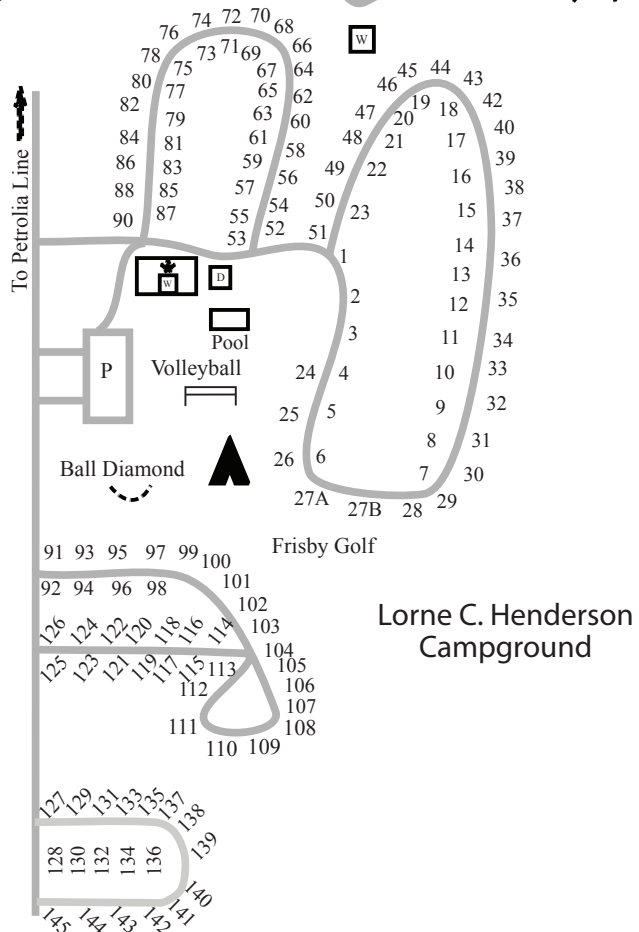

To Sarnia

Petrolia Line

To Petrolia

Lorne C. Henderson Conservation Area

Legend

- Camp Office
- Washrooms
- Dump Station
- Viewing Tower
- Pavilion
- Roads
- Trails

Lorne C. Henderson Campground