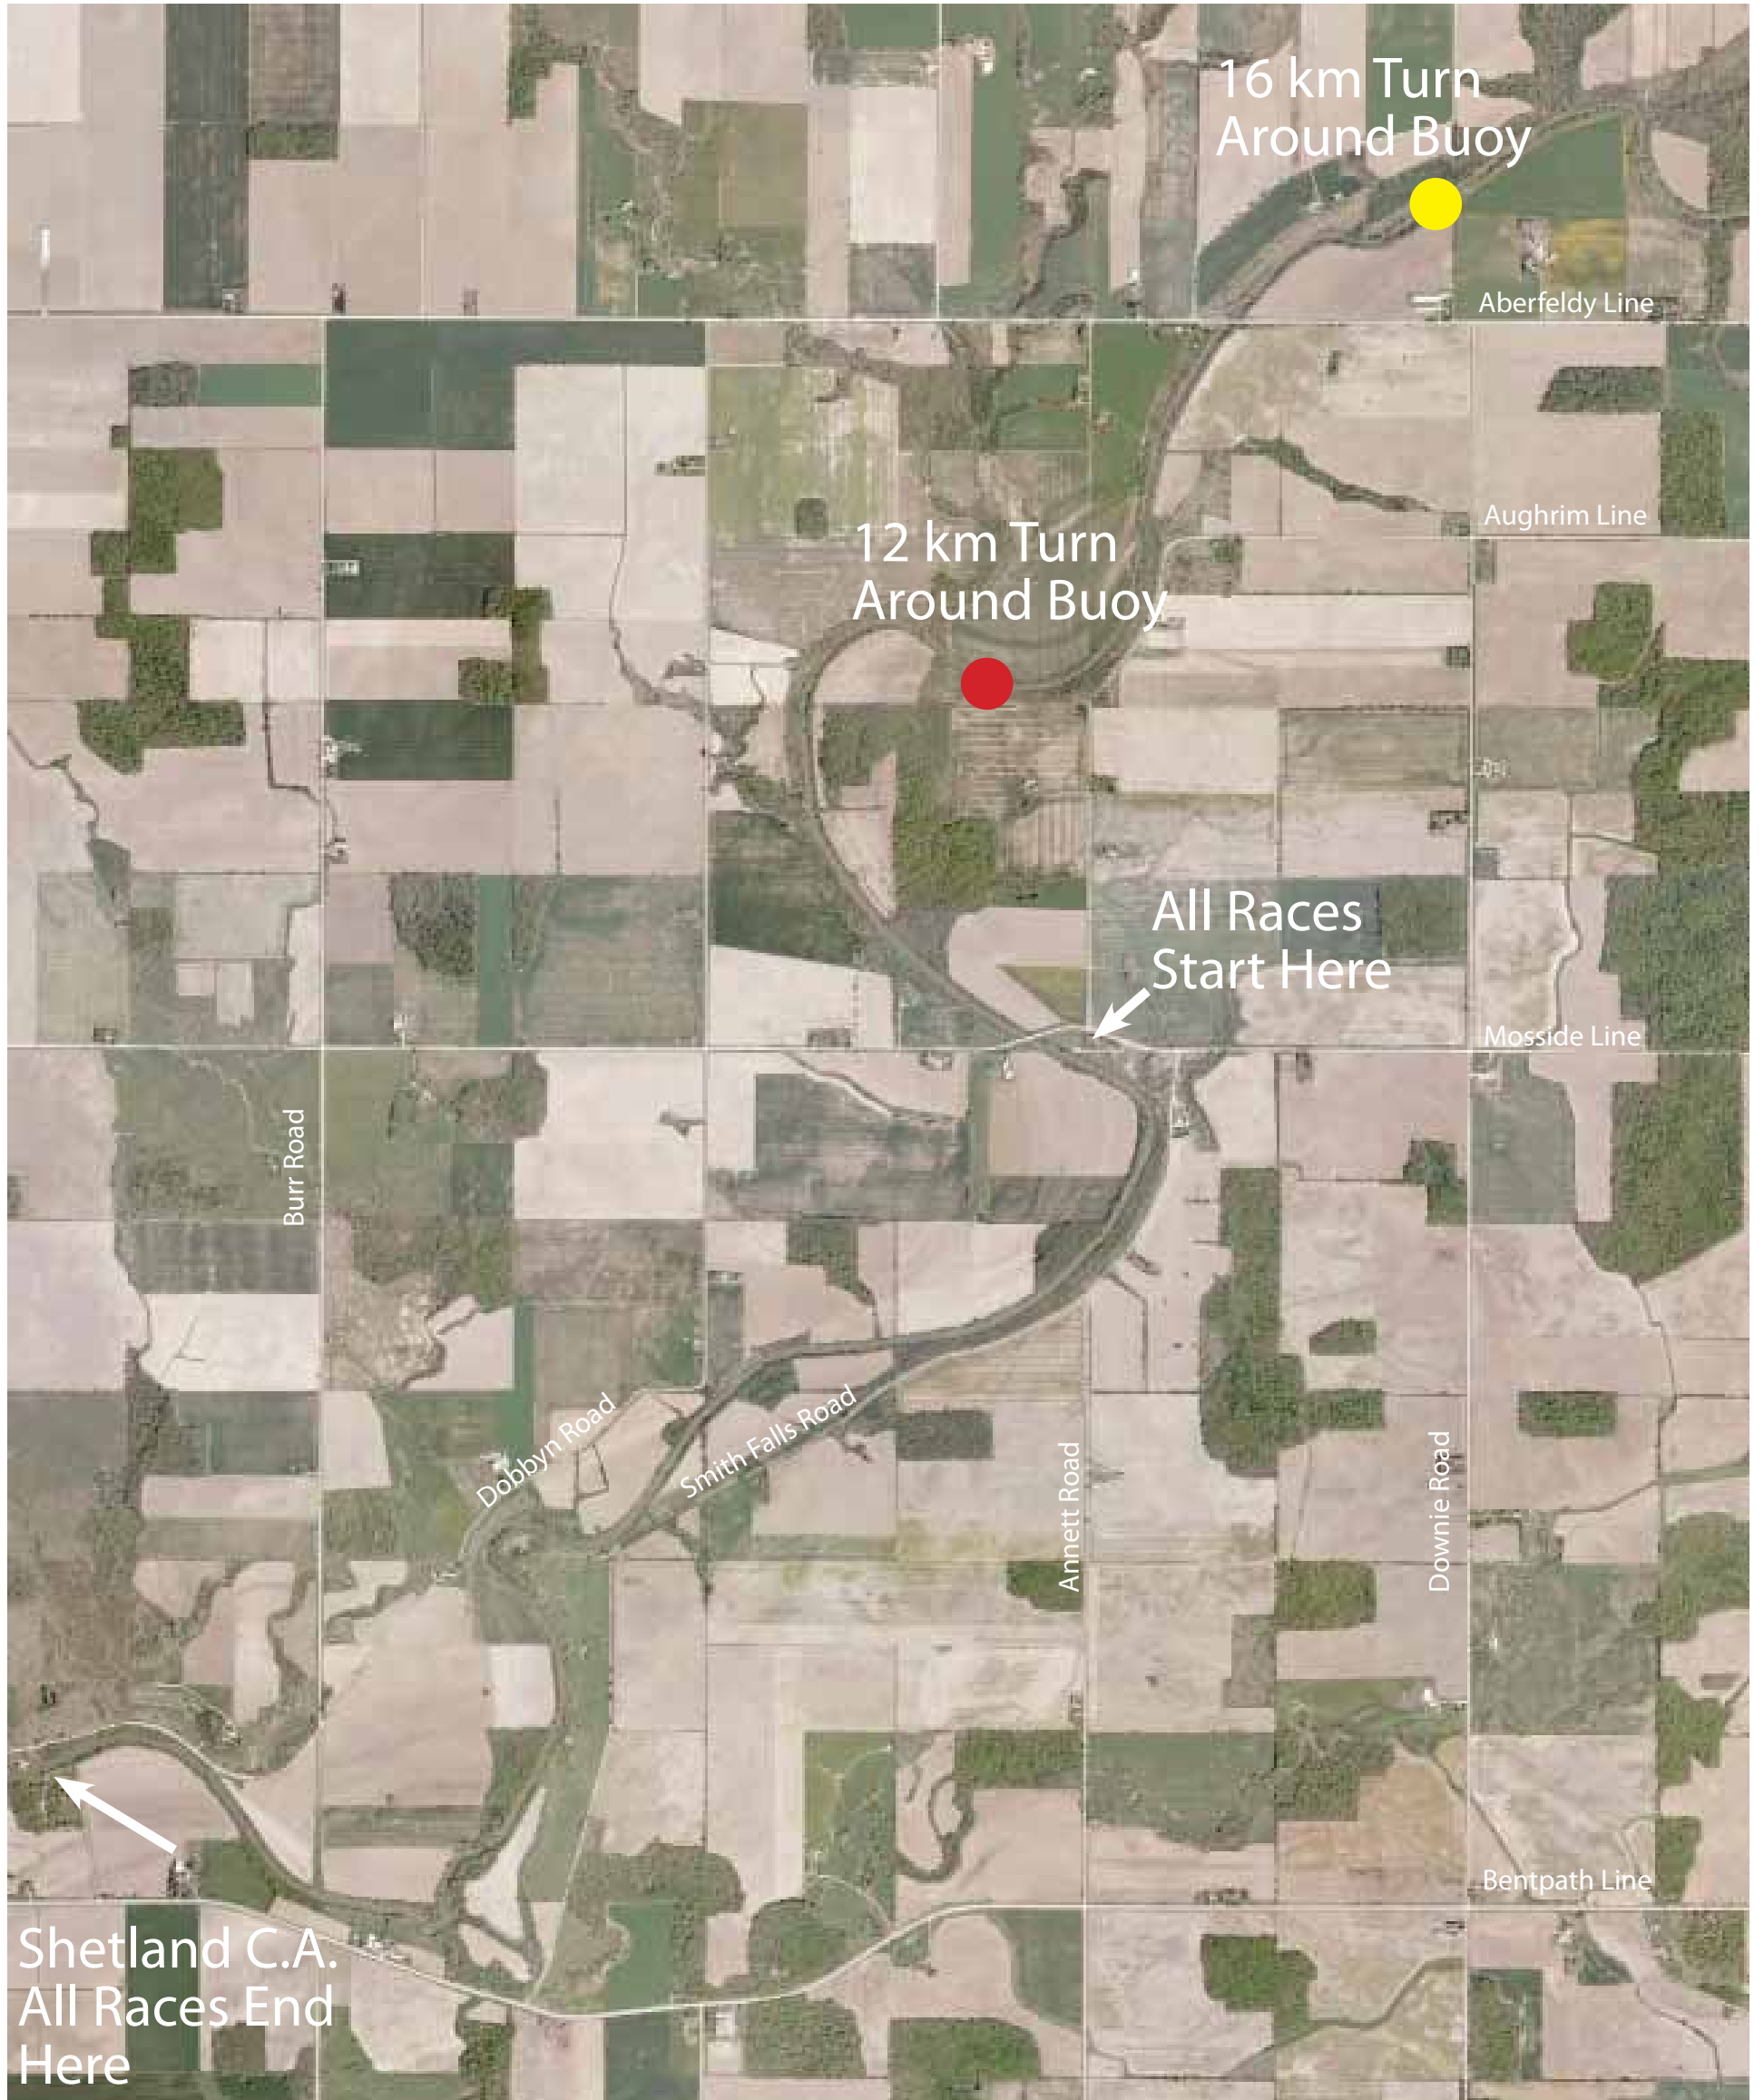

Sydenham River Canoe Race Route Map

7 km Races

Downstream from Race Start to Shetland Conservation Area

Recreation - Competitive
 Recreation - Lazy River
 VIP
 Touring
 Kayak - Novice

12 km Races

Upstream from Race Start - turn around at first buoy - return to Shetland Conservation Area

Men's Amateur
 Open Ladies and Mixed
 Kayak - Amateur

16 km Races

Upstream from Race Start - turn around at second buoy - return to Shetland Conservation Area

Men's Expert
 Mixed Expert
 Kayak Expert