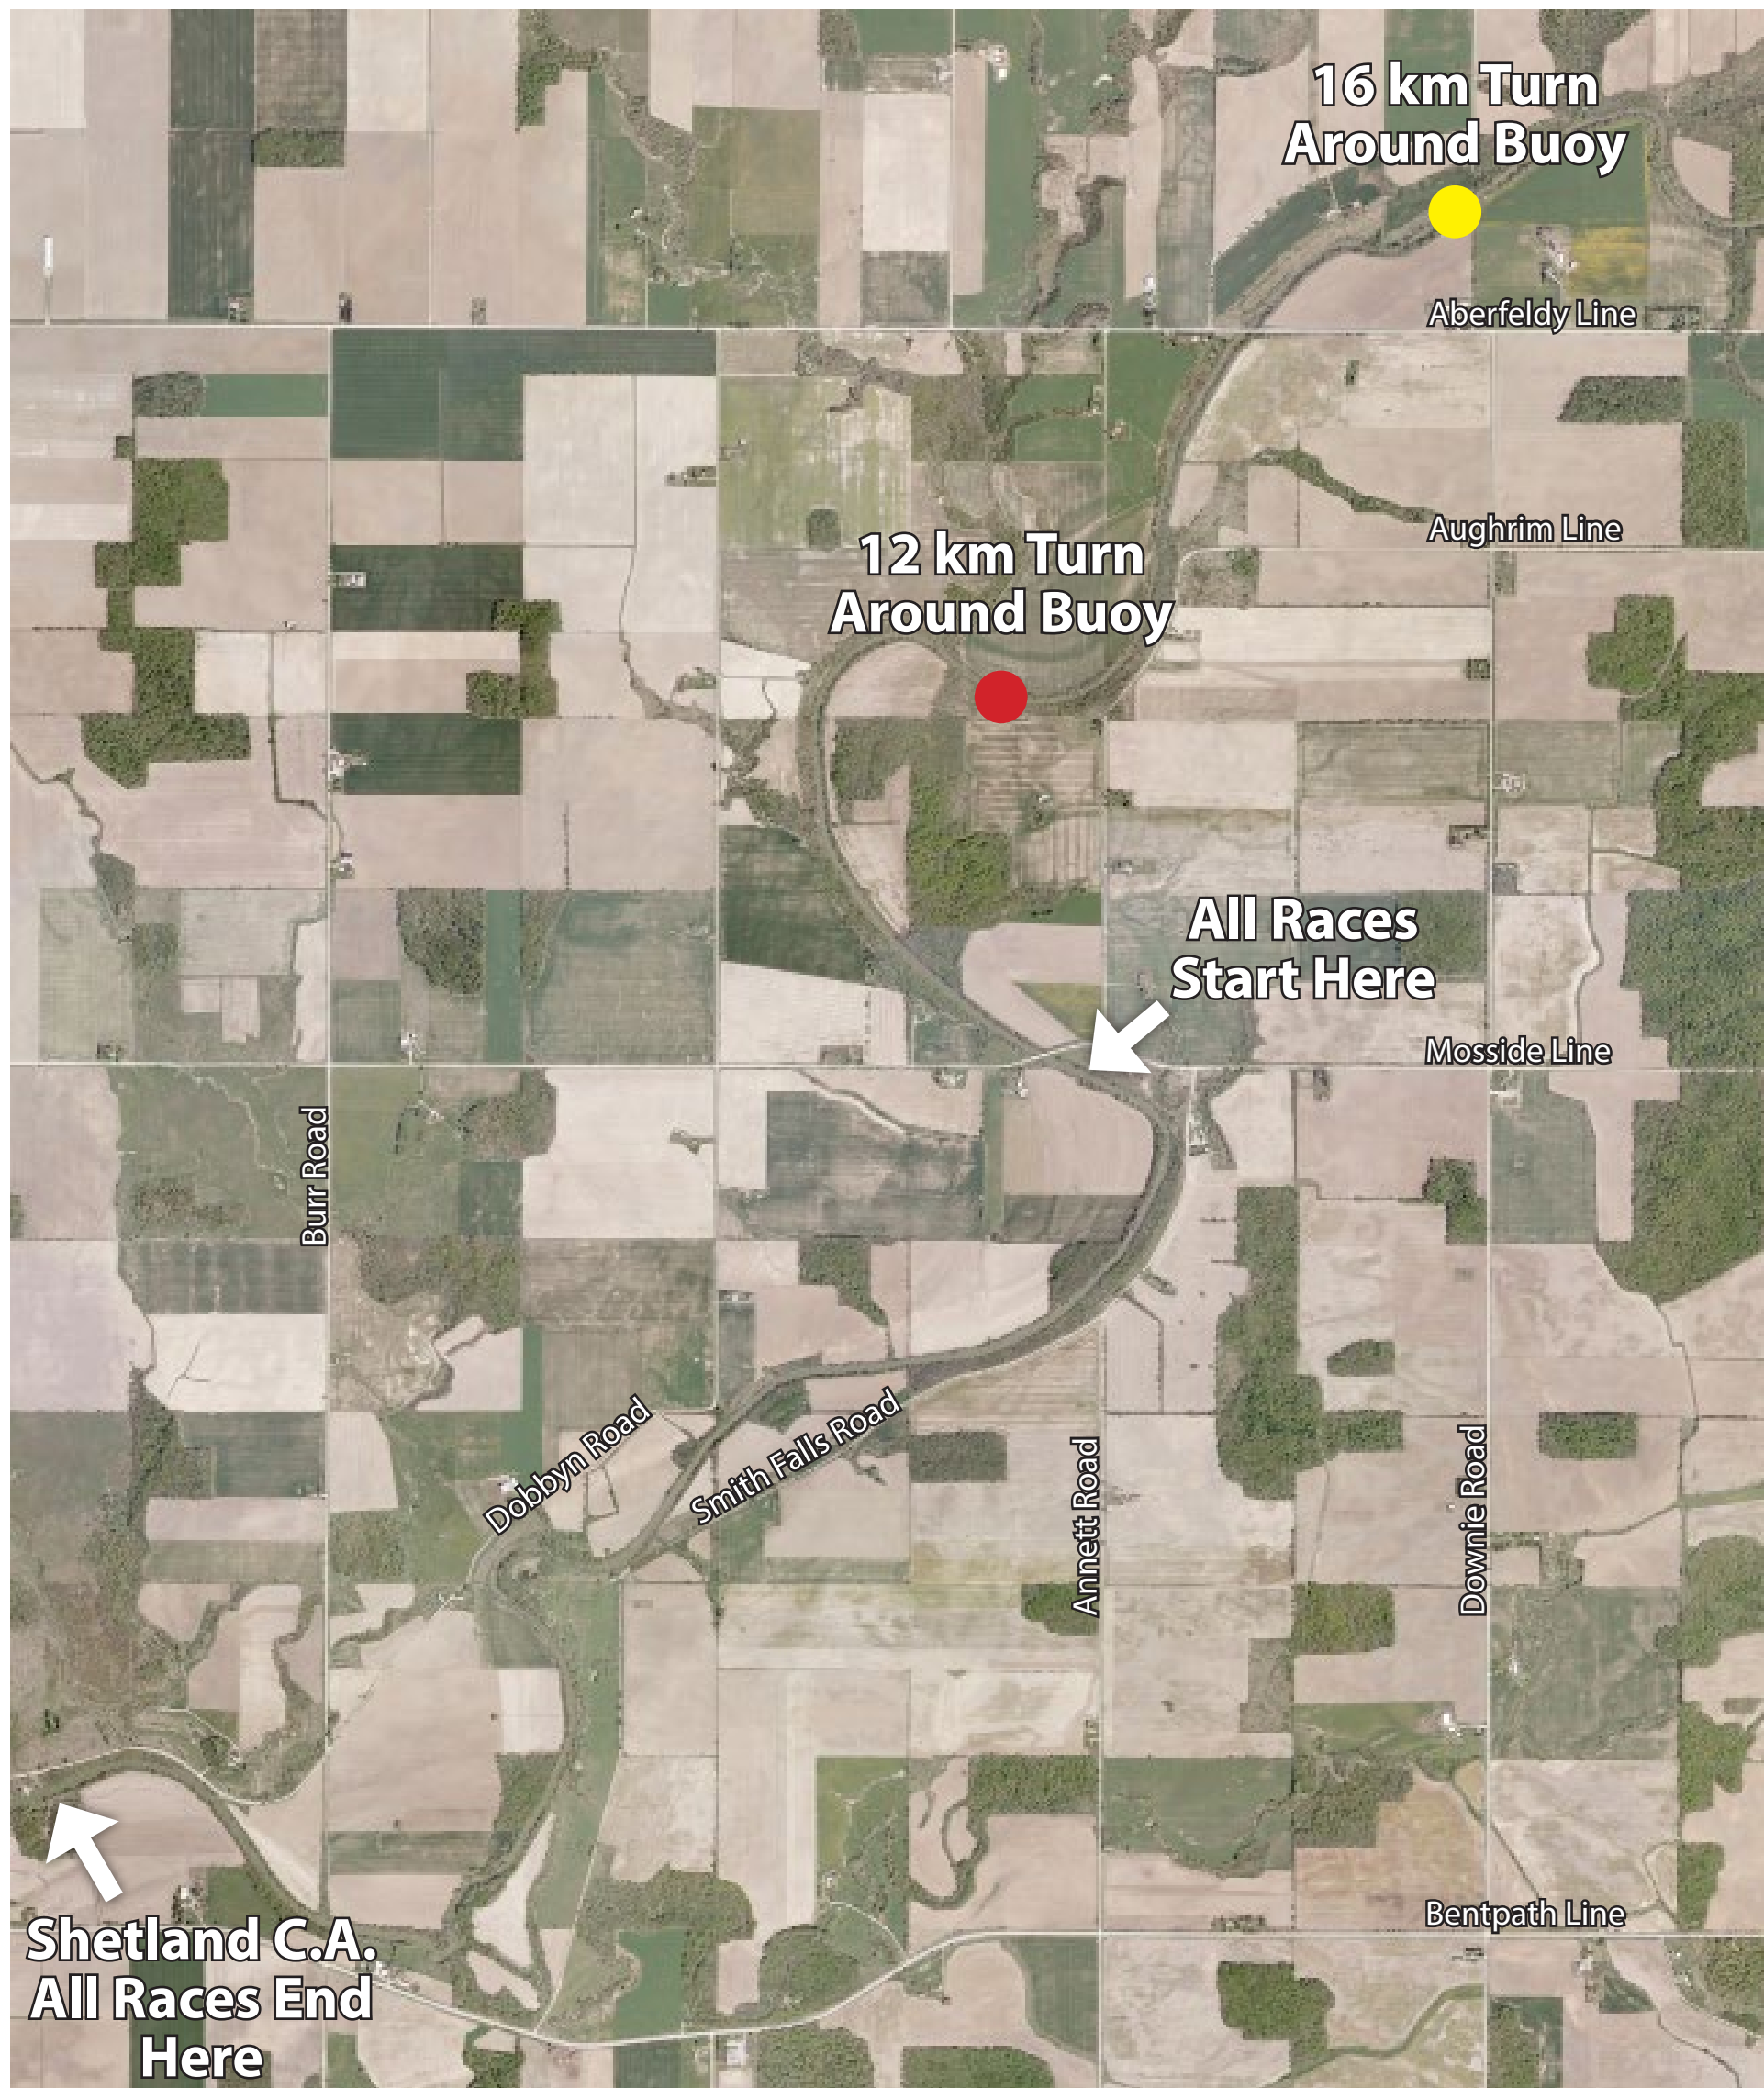

# Sydenham River Canoe Race

## Route Map

### 7 km Races

**Route:** start downstream of race start paddle to Shetland Conservation Area

**Classes:**

- Recreation
- Lazy River Class
- VIP
- Touring
- Kayak

### 12 km Races

**Route:** start upstream of race start – turn around at first buoy – return to Shetland Conservation Area

**Classes:**

- Rec Tandem Men
- Rec Tandem Mixed
- Kayak